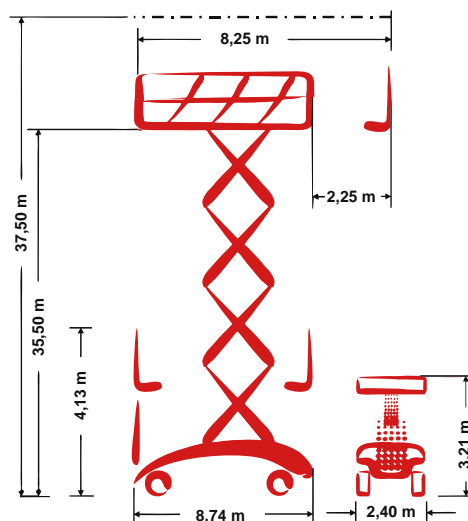

Product diagram

We reserve the right to make technical changes / improvements.

Platformers Business

PB Liftechnik GmbH | Gewerbegebiet Gassenäcker | 89429 Oberbechingen

Telefon: +49 (0) 90 77 - 95 00 - 0 | Telefax: +49 (0) 90 77 - 95 00 - 40

E-Mail: info@pbgmbh.de | Website: www.pbgmbh.de